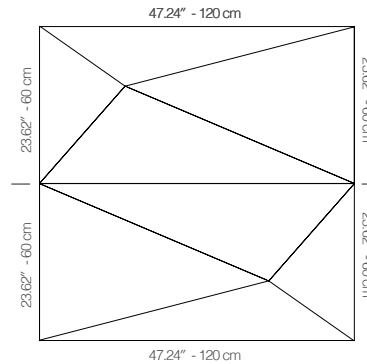

## WPIRANA1AAKLB

YELLOW FABRIC

47.24" x 23.62" (120 x 60 cm) panels come in sets of two. 23.62" x 23.62" (60 x 60 cm) panels come in sets of four. The number of panels per box is the minimum suggested amount to create the design envisioned by Mikodam.

## DIMENSIONS

**X** : 23.62" - 60 cm

**Y** : 47.24" - 120 cm

**D** : 3.25" - 8.3

**W** : 21.2 lbs - 9.6 kg

\*Perforated surface options with two different diameters are available.

Rail depth is not included in the measurements.  
(Depth of rail: 1" - 2.5 cm)