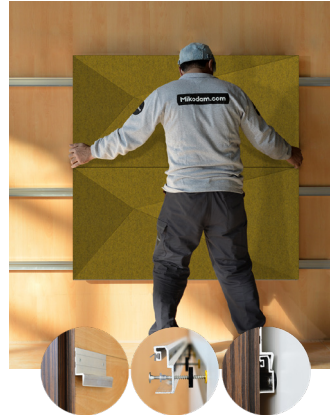

## WPIRANA1AAKLB

YELLOW FABRIC

47.24" x 23.62" (120 x 60 cm) panels come in sets of two. 23.62" x 23.62" (60 x 60 cm) panels come in sets of four. The number of panels per box is the minimum suggested amount to create the design envisioned by Mikodam.

## CEILING APPLICATION

## DIMENSIONS

**X** : 23.62" - 60 cm

**Y** : 47.24" - 120 cm

**D** : 3.25" - 8.3

**W** : 21.2 lbs - 9.6 kg

\*Perforated surface options with two different diameters are available.

Rail depth is not included in the measurements.  
(Depth of rail: 1" - 2.5 cm)