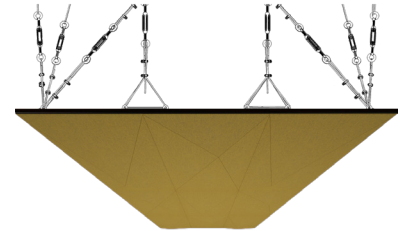

## WPIRANA1AAKLB

YELLOW FABRIC

47.24" x 23.62" (120 x 60 cm) panels come in sets of two. 23.62" x 23.62" (60 x 60 cm) panels come in sets of four. The number of panels per box is the minimum suggested amount to create the design envisioned by Mikodam.

## CEILING APPLICATION

## DIMENSIONS

**X** : 23.62" - 60 cm

**Y** : 47.24" - 120 cm

**D** : 3.25" - 8.3

**W** : 21.2 lbs - 9.6 kg

\*Perforated surface options with two different diameters are available.

Rail depth is not included in the measurements.  
(Depth of rail: 1" - 2.5 cm)